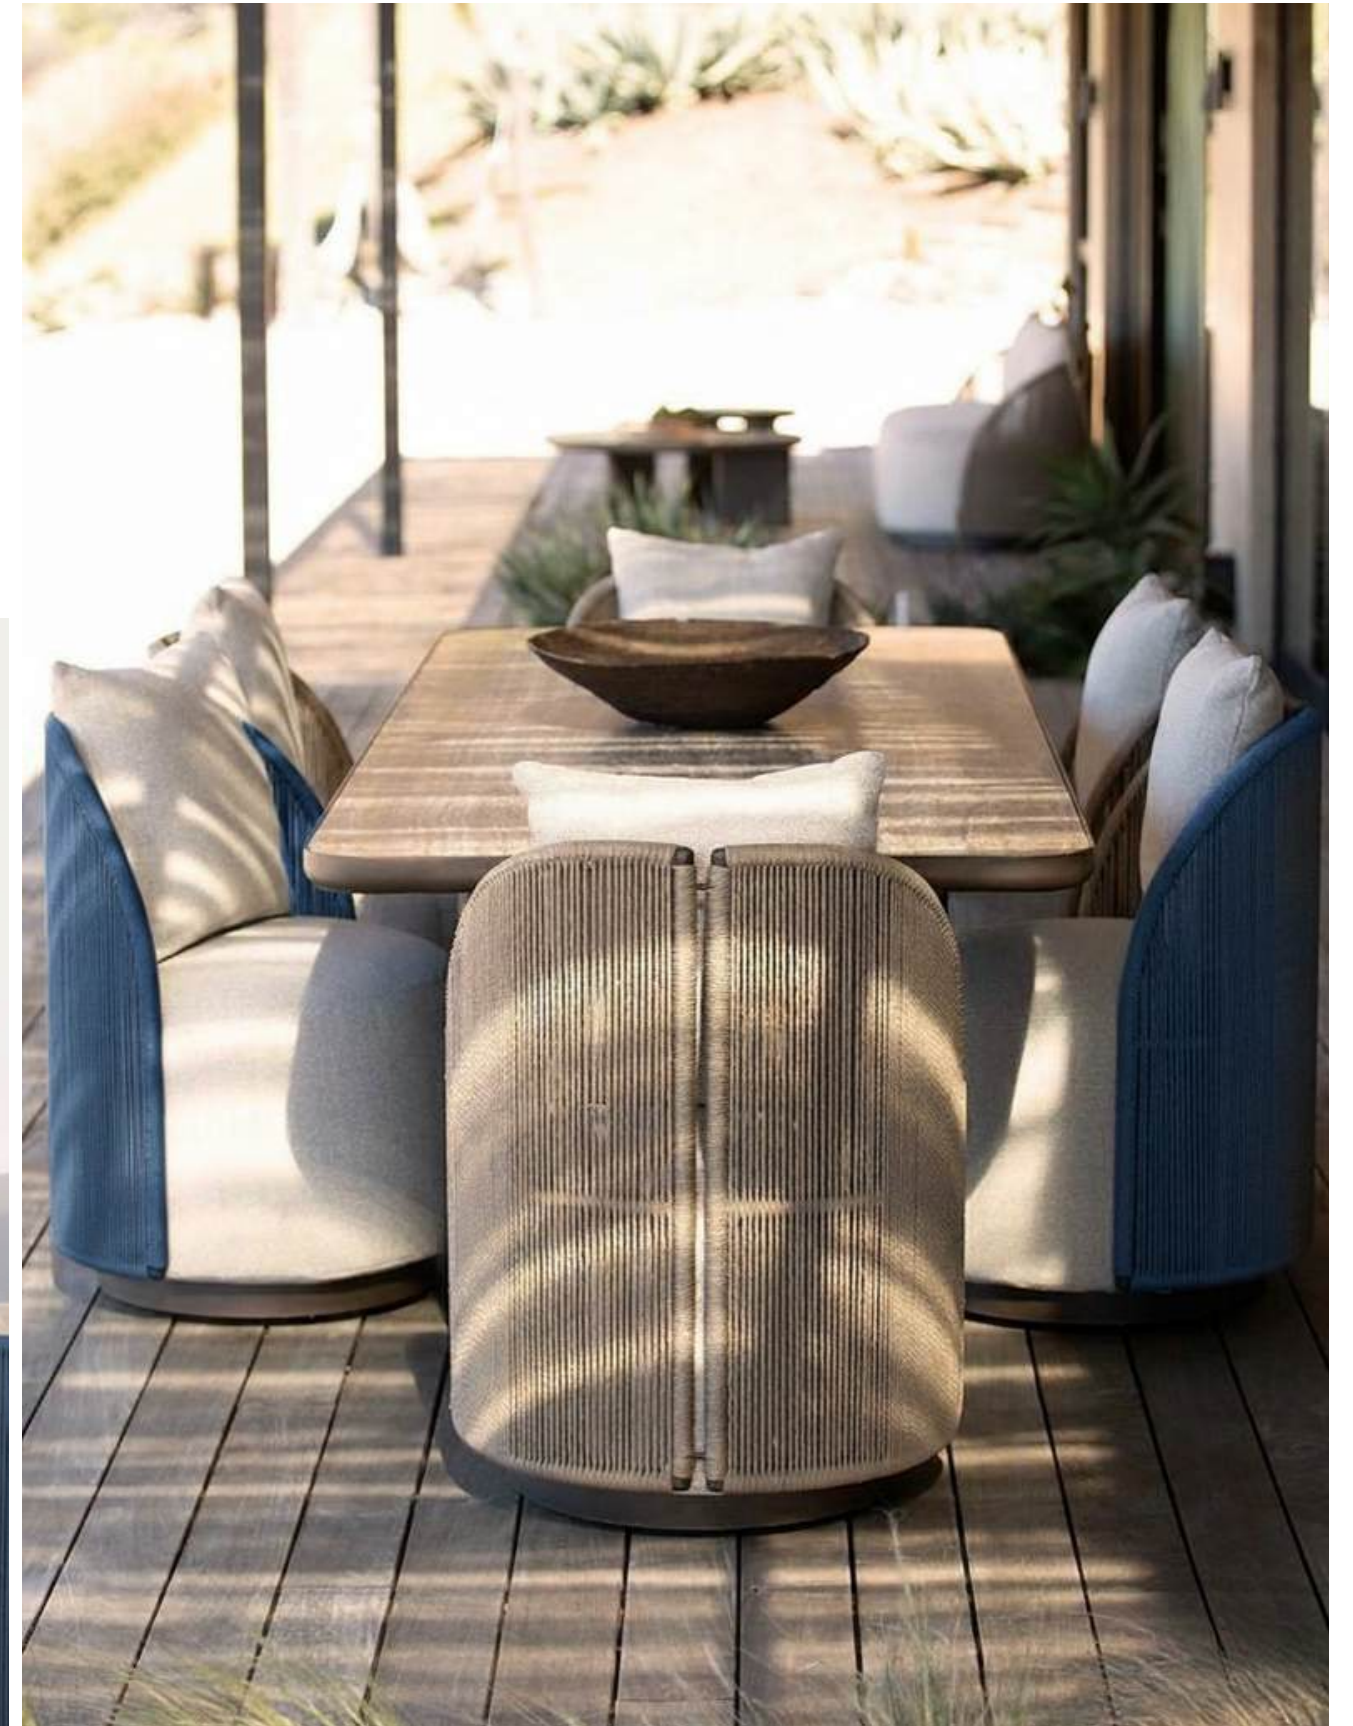

04 HEIGHT 430MM