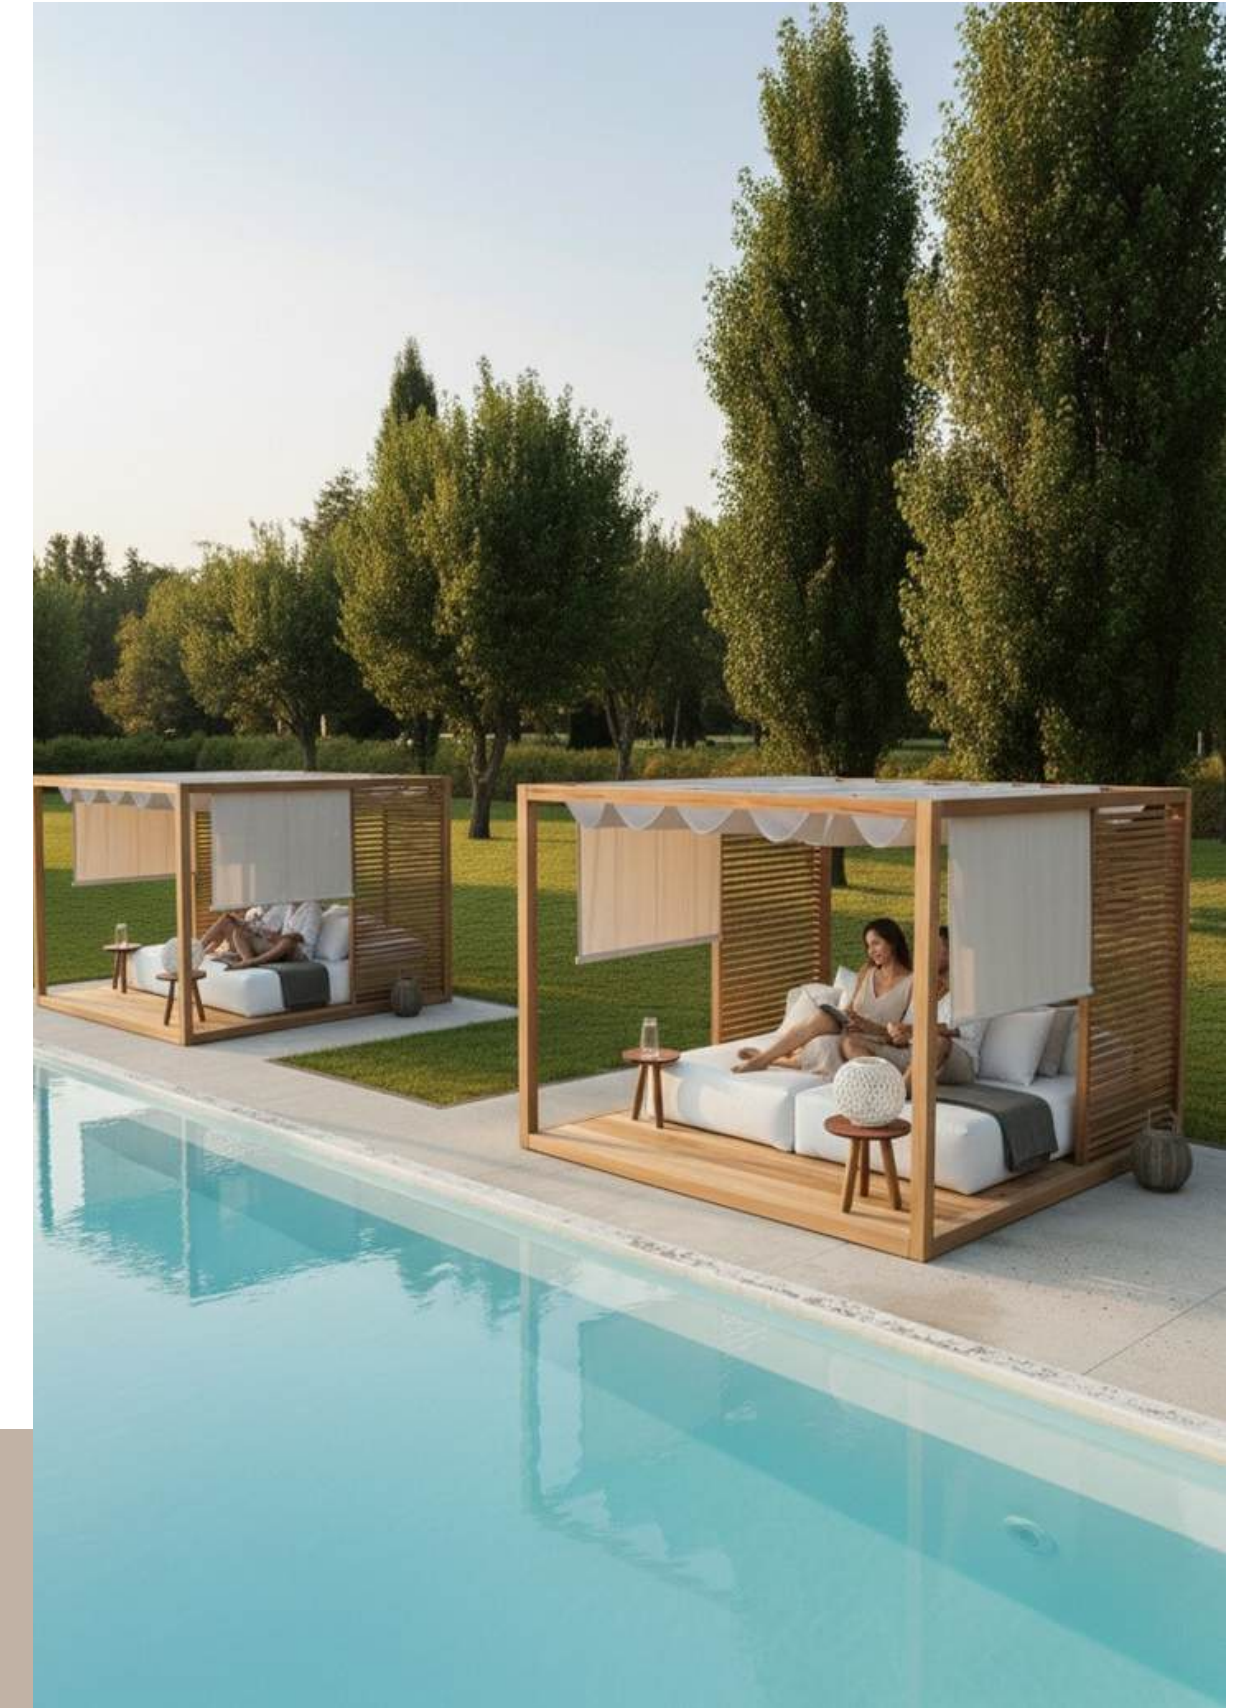

HEIGHT 650MM

BREADTH 600MM

LENGTH 1250 MM

Simple yet expressive forms that echo Scandinavian restraint, avoiding unnecessary embellishment. Ergonomics and usability inform every curve and angle, ensuring that outdoor living is both relaxing and functional.

+30
Swing
Design

Minimal and clean forms

Nordic Modern furniture

Designed as a calm escape, the cabana creates a shaded, private space for relaxation. Its clean structure and open form balance comfort and openness, making it ideal for poolside lounging.

+10
Design
Cabana

HEIGHT 8'-9'

LENGTH 2700MM

Umbrellas

Umbrella seating brings together comfort, shade, and understated design. Ideal for patios, pool decks, and terraces, it creates a composed and inviting outdoor experience.