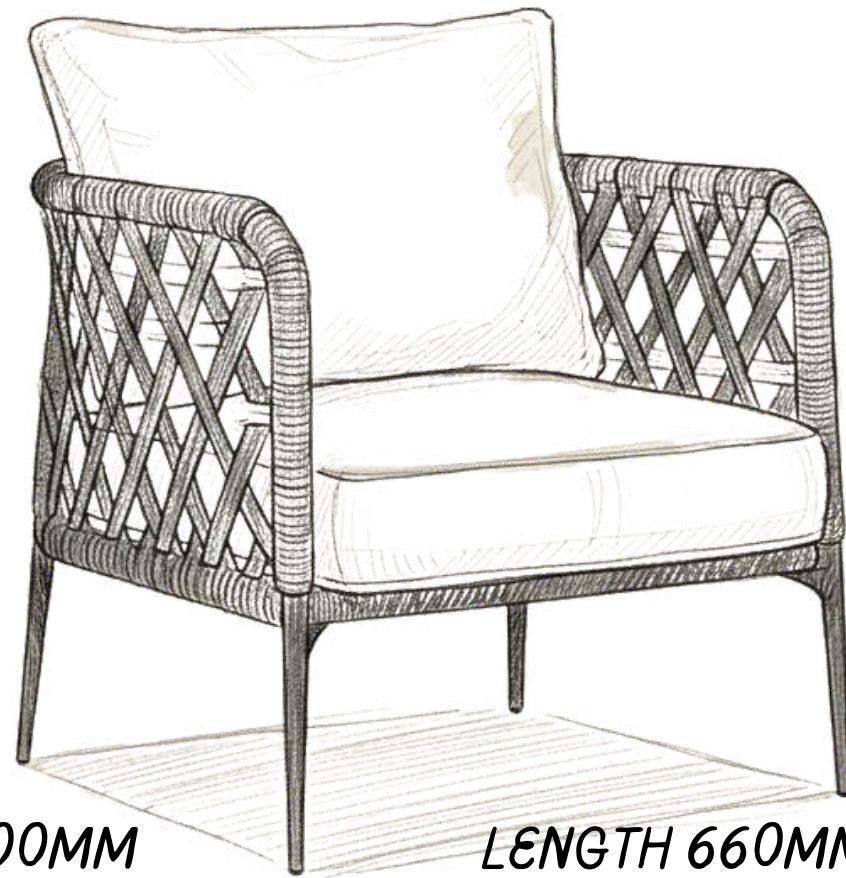

Light colors , Calm tones ,
Natural modern

+15

Daybed
Design

LENGTH 1800MM

HEIGHT 2700MM

02

HEIGHT 700MM

Designed for easy conversations and shared moments, this bar set creates a relaxed setting for casual gatherings. Its balanced proportions and durable construction make it both functional and inviting.

03

+20

Bar set
Design

Contemporary Nordic living

HEIGHT 850MM

BREADTH 600MM

LENGTH 660MM

where materials must stand up to sun, rain, and daily use without sacrificing aesthetic harmony. The brand's design transforms outdoor spaces into extensions of the home, where quiet elegance and lasting comfort define relaxed living.

HEIGHT 1300MM

HEIGHT 800MM

This chair is designed as a personal hideaway, offering comfort with subtle privacy. Its balanced form and thoughtful proportions create a calm, enclosed space ideal for rest, focus, or quiet reflection.