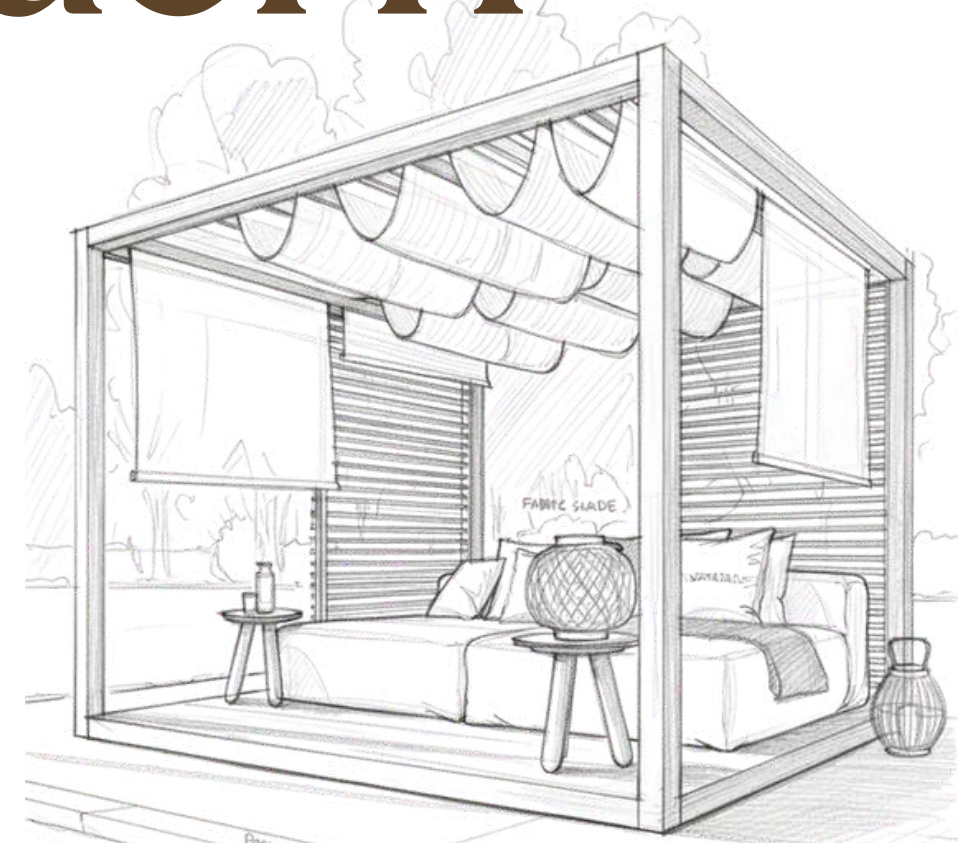

HEIGHT 650MM

BREADTH 600MM

LENGTH 1250 MM

Simple yet expressive forms that echo Scandinavian restraint, avoiding unnecessary embellishment. Ergonomics and usability inform every curve and angle, ensuring that outdoor living is both relaxing and functional.

+30
Swing
Design

Minimal and clean forms

Nordic Modern furniture

Designed as a calm escape, the cabana creates a shaded, private space for relaxation. Its clean structure and open form balance comfort and openness, making it ideal for poolside lounging.