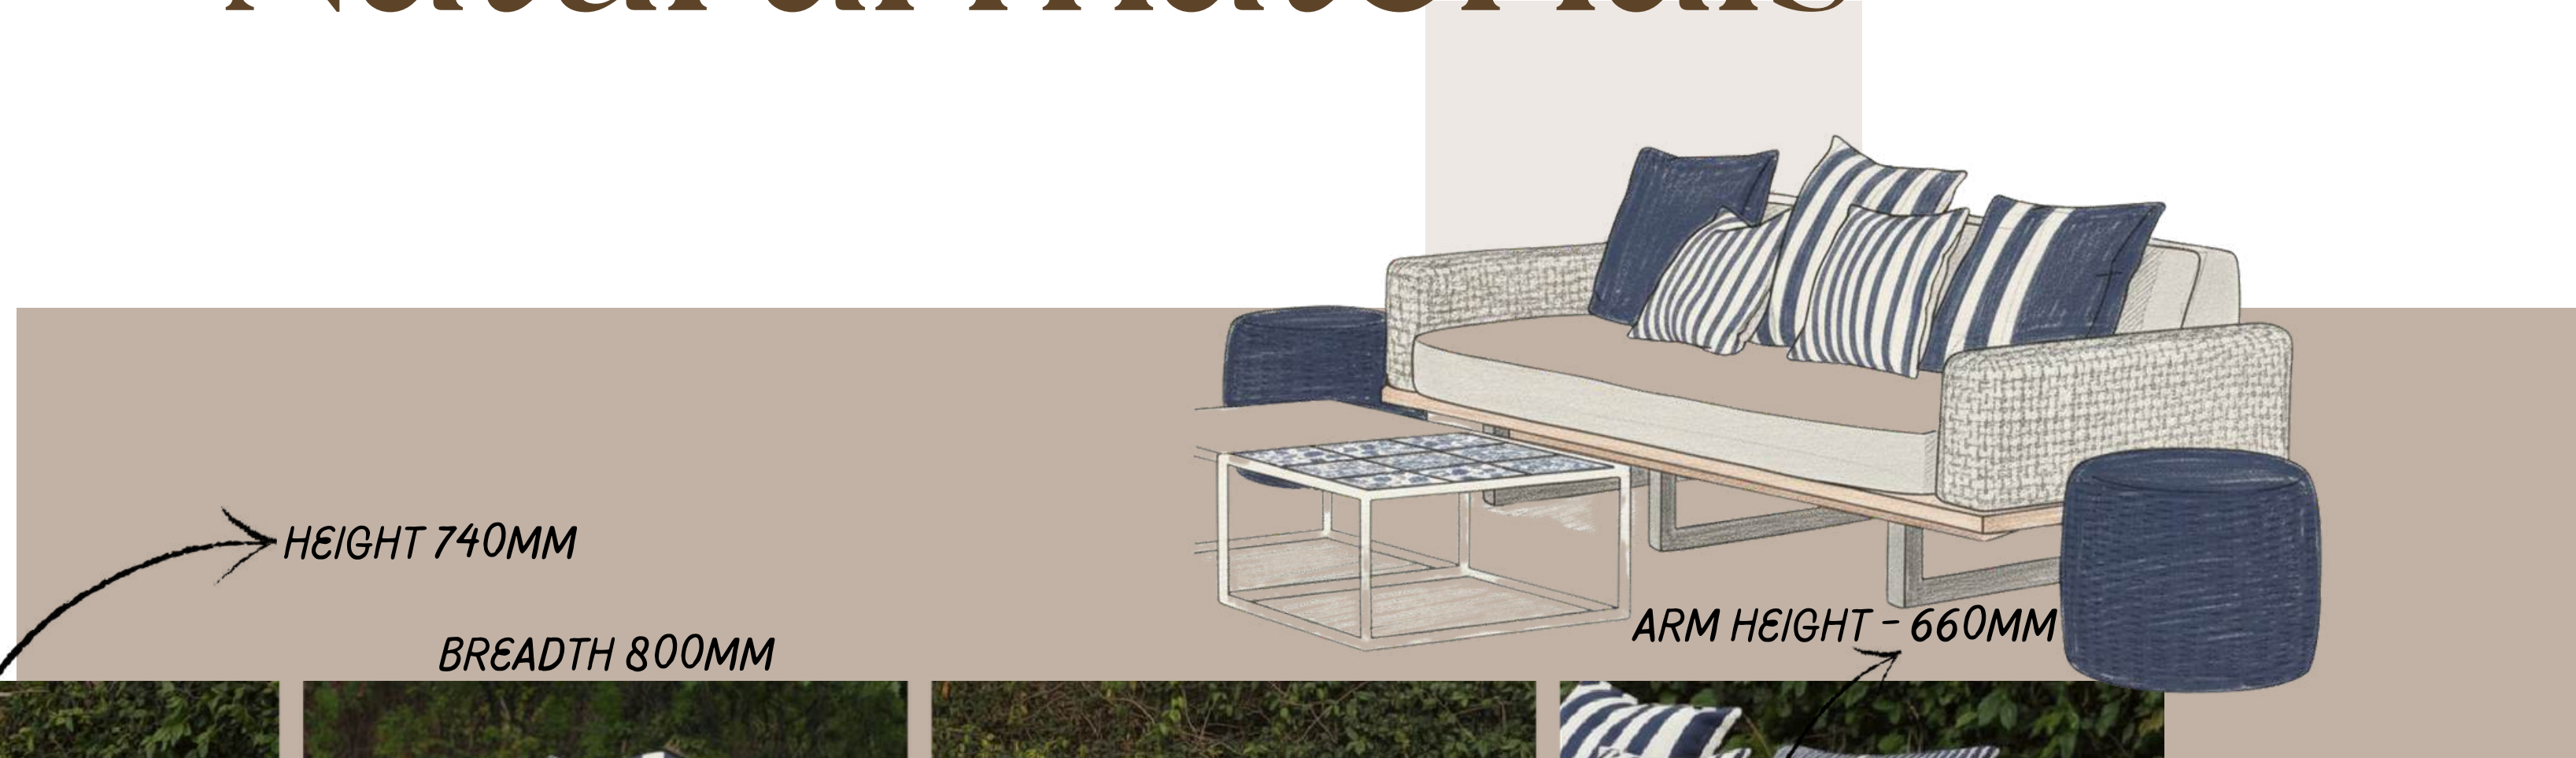

Natural materials

+10
Wicker
Design
Options