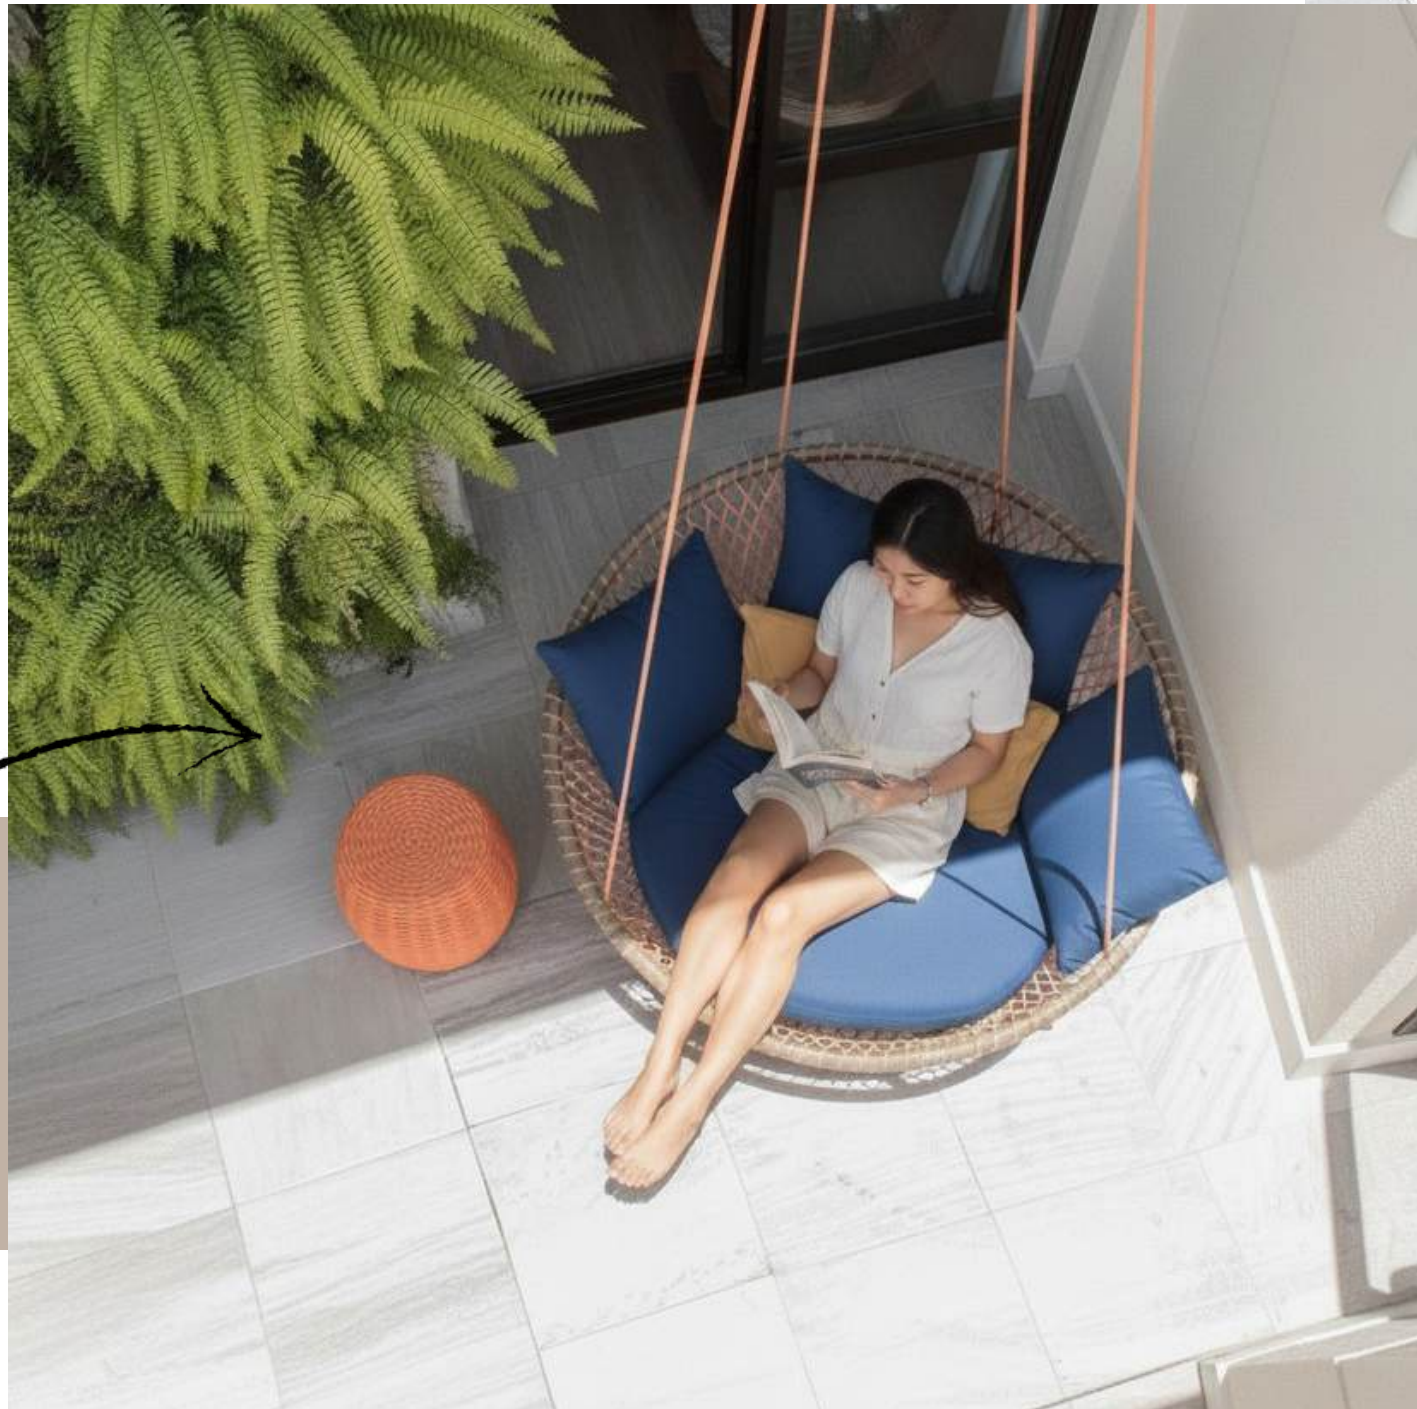

HEIGHT 400MM

+10
Design
Form

Carefully composed

05

A minimalist single-seat swing by Agata Living is designed for calm, comfort, and clarity. Clean lines, balanced proportions, and refined materials come together to create a quiet personal retreat. Thoughtfully crafted for durability and ease, it blends effortlessly into any space while offering a gentle, grounding moment of relaxation—true to Agata Living’s philosophy of simple, purposeful design.