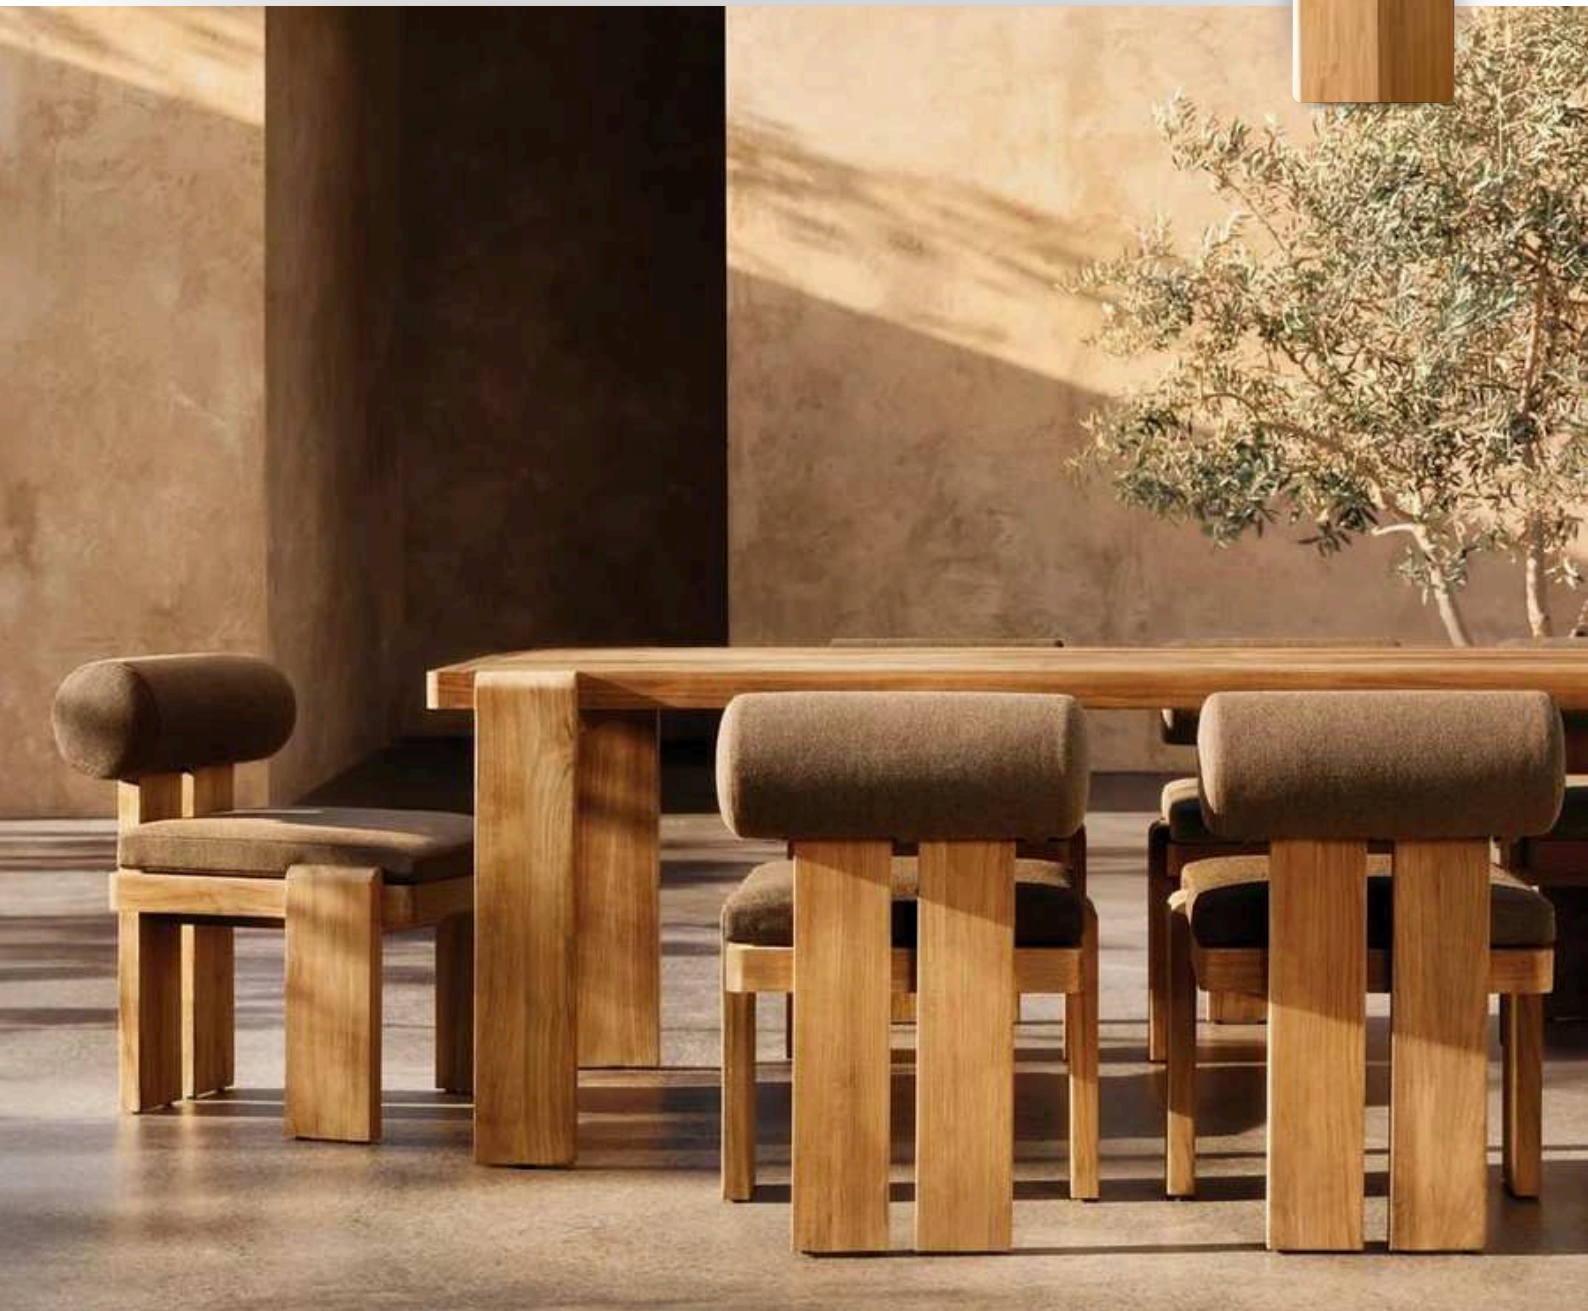

WAD-008

Dining Table

Dimensions- (75H X 70D X 200W) cm

Materials

Frame Base
(Seasoned
Teakwood)

Fabric
(100% Solution
dyed Acrylic)

Table-top
(Teakwood)

Pluto