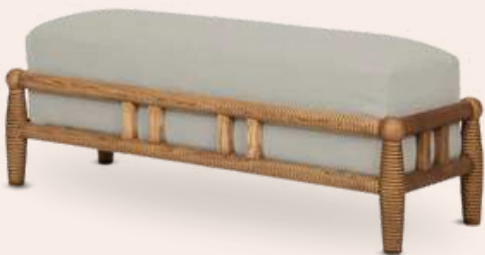

Yash

Golden Glory

Introducing the '**Yash**' Outdoor Furniture Collection: Crafted from seasoned teakwood with intricate round carvings, Yash showcases exceptional craftsmanship and timeless beauty. This collection blends natural elegance with unique design, creating a truly special outdoor experience.

ÁGATA LIVING
by Virendra & Co.

YAS-001

Lounge Chair

Dimensions- (78H X 80D X 76L) cm

YAS-002

Ottoman

Dimensions- (45H X 76D X 76W) cm

YAS-003

Loveseat

Dimensions- (80H X 80D X 160W) cm

YAS-004

Bench

Dimensions- (28H X 50D X 110W) cm

Materials

Frame Base
(Seasoned
Teakwood)

Fabric
(100% Solution
dyed Acrylic)

BEE-003

3-Seater Sofa

Dimensions- (60H X 85D X 200W) cm

BEE-004

Swivel Lounge Chair

Dimensions- (60H X 85D X 85W) cm

BEE-006

Ottoman