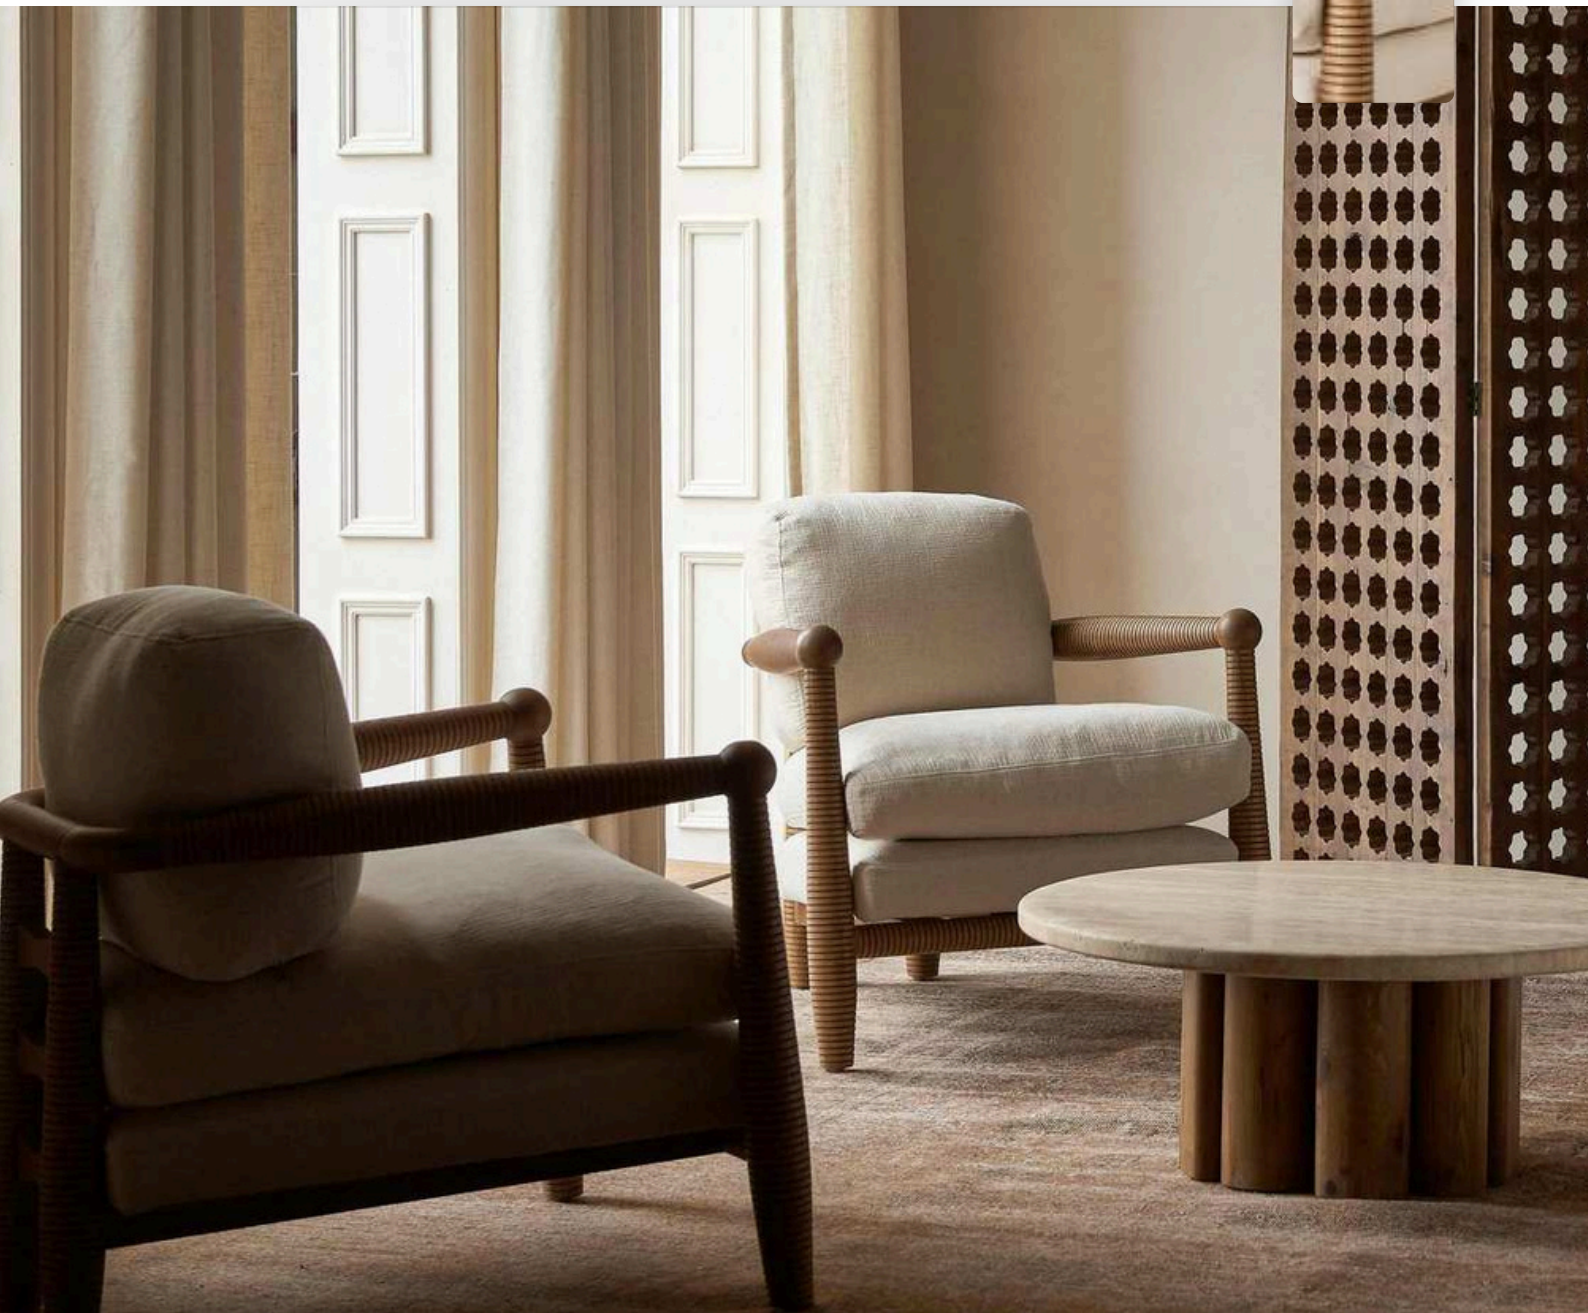

Gulzar

Royal Vibe

Experience ultimate relaxation with the '**Gulzar**' Outdoor Furniture Collection. Featuring a low-seating design, crafted with seasoned teakwood base, all-weather cord, and weatherproof fabric, it blends comfort and style seamlessly for an elevated outdoor retreat.