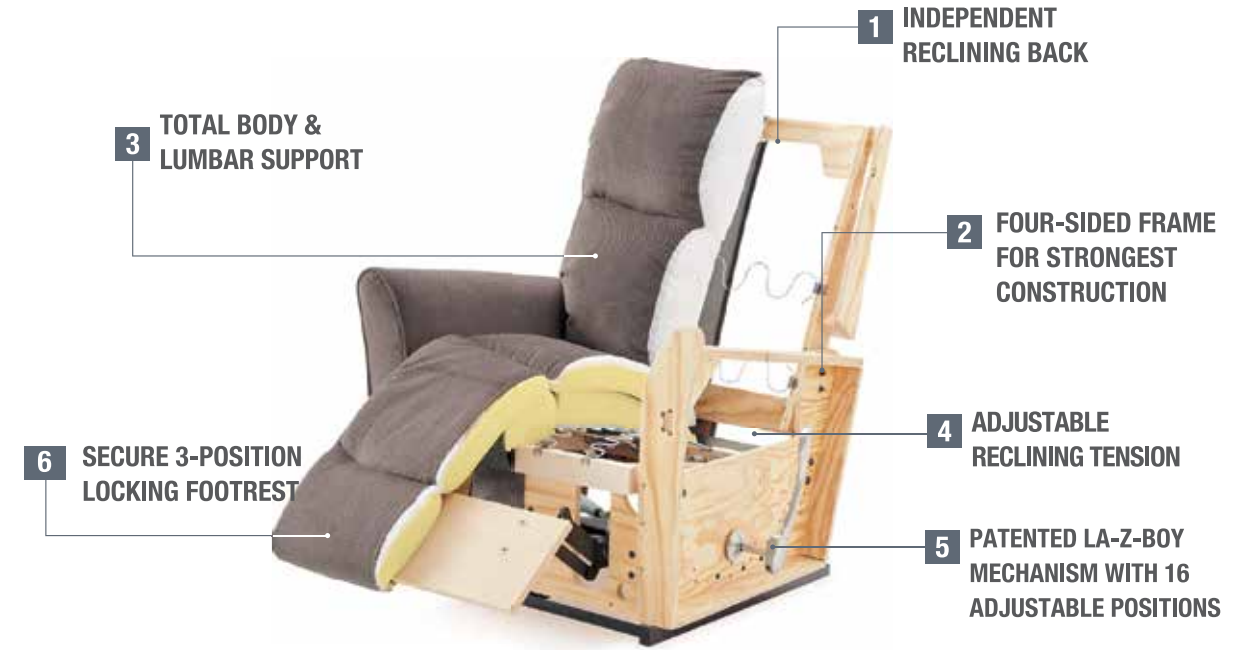

### POWERRECLINEXR<sub>w</sub>

All the features of PowerReclineXR, with space-saving convenience that lets you fully recline just inches from a wall.

### POWERRECLINEXR+

All the features of PowerReclineXR, plus power lumbar and a power-tilt headrest perfect for reading or watching tv.

RELAX  
REDUCE  
RELIEVE

Only LA-Z-BOY recliners give you all these exclusive features.

**SETTING THE INDUSTRY STANDARD.**

LA-Z-BOY RECLINERS ARE SECOND TO NONE WHEN IT COMES TO QUALITY AND STYLE.

**ENZO RECLINA-ROCKER**

**10T-349**  
42.5"H x 35"W x 39"D

The Enzo Rocking Recliner has an easygoing style that's just right for resting and relaxing. Sink in and enjoy its plushly pillowed tall back and padded rolled arms. The chaise seat and legrest cradle your body in a continuous zone of comfort. Simply use the convenient handle on the outside arm to raise the legrest for reading, relaxing or watching TV. When you're not reclining, it's a relaxing rocker with a smooth, graceful motion. Make it yours with your choice of fabrics and other available upgrades.